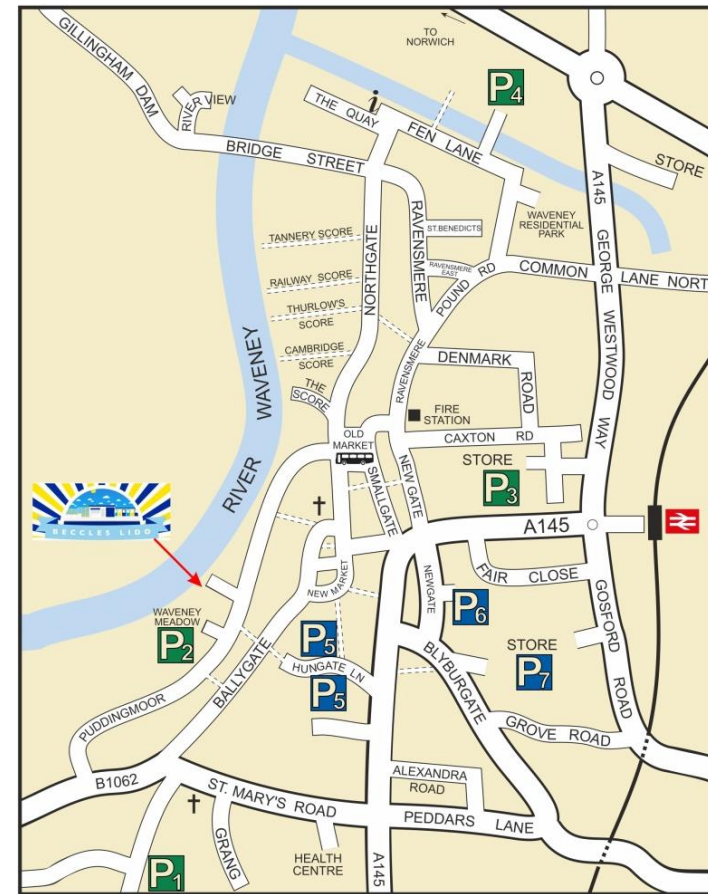

P₁ Sir John Lemman High School. NR35 9PG
15 min walk. 120 Spaces. **FREE**

P₂ Waveney Meadow. NR34 9PL
2 min walk. 40 spaces. **FREE**

P₃ Tesco Store. Off NR34 9EJ
9 min walk. 390 spaces. **FREE**
(Maximum stay 3 hours)

P₄ Beccles Quay. Off NR34 9TB
15 min walk. 270 spaces. **FREE**

P₅ Hungate Lane. NR34 9TN
4 min walk. 66 spaces. **PAY & DISPLAY**

P₆ Newgate. NR34 9QD
6 min walk. 75 spaces. **PAY & DISPLAY**

P₇ Blyburgate. NR34 9DB
8 min walk. 255 Spaces. **PAY & DISPLAY**

P₅ Hungate Lane. NR34 9TN
4 min walk. 66 spaces. **PAY & DISPLAY**

P₆ Newgate. NR34 9QD
6 min walk. 75 spaces. **PAY & DISPLAY**

P₇ Blyburgate. NR34 9DB
8 min walk. 255 Spaces. **PAY & DISPLAY**

PLUS: **Free** on-street parking on roads south
of St. Marys Road and in town centre
(restrictions apply)

PLUS: **Free** on-street parking on roads south
of St. Marys Road and in town centre
(restrictions apply)

**PLEASE DROP OFF PASSENGERS ON
PUDDINGMOOR**

Do not drive to the bottom of lido lane and turn
round